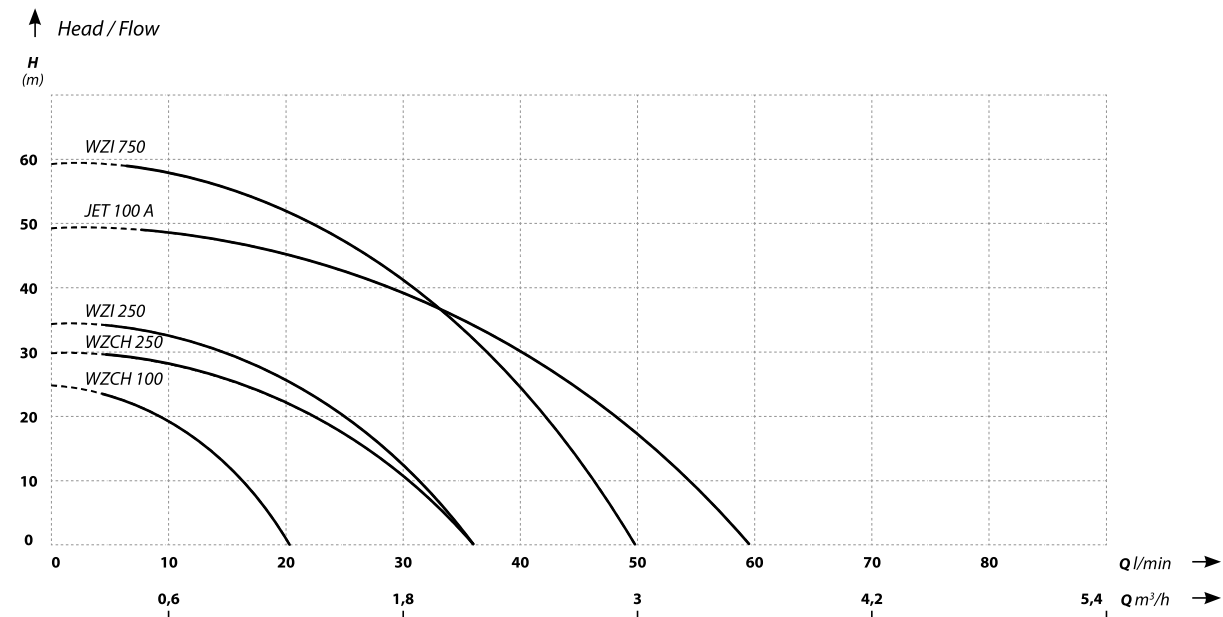

# Hydrophore sets

PUMP WZCH 250  
WITH BUILT-IN HYDROPHORE  
EQUIPMENT

PUMP WZI 750  
WITH ACCESSORIES + TANK 24

PUMP JET 100 A  
WITH ACCESSORIES + TANK 24 C.W.

PUMP JET 100 A  
WITH ACCESSORIES + TANK 24