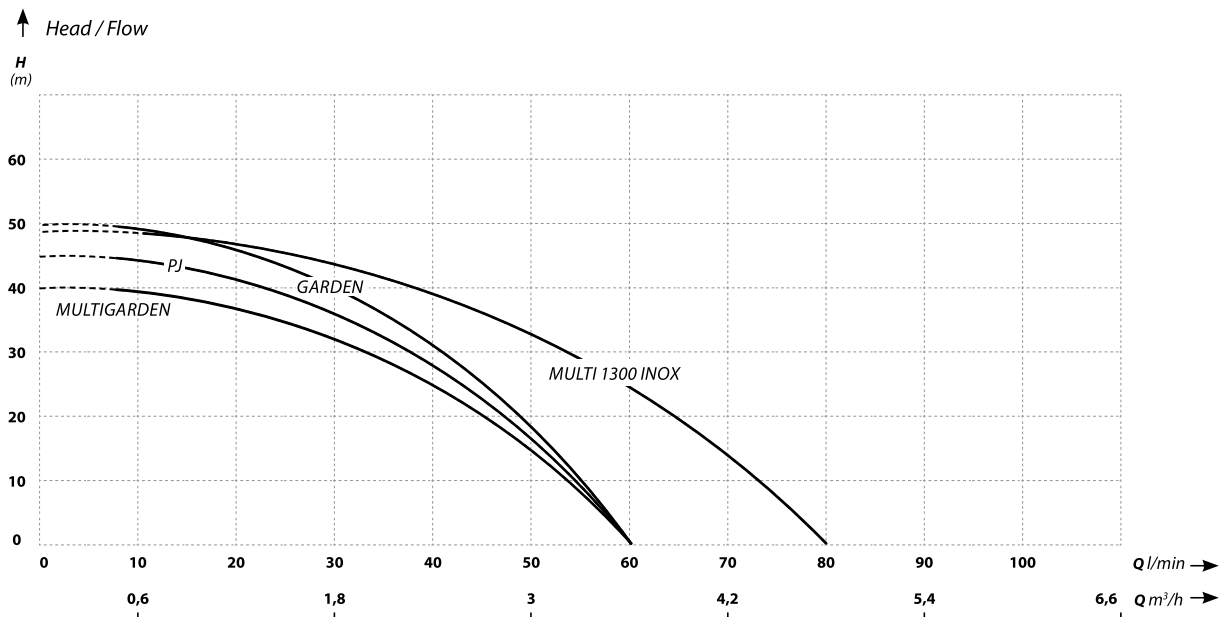

# Hydrophore sets

PUMP GARDEN  
WITH ACCESSORIES + TANK

PUMP PJ  
WITH ACCESSORIES + TANK

PUMP MULTI 1300  
WITH ACCESSORIES + TANK

PUMP MULTIGARDEN  
WITH ACCESSORIES + TANK

Model	Recommended tank model	Recommended pressure switch
GARDEN	24 / 50	PC15 / PC59 / PC13
MULTI 1300 INOX	24 / 50 / 80 / 100 / 150	PC15 / PC16 / PC59 / PC10P
MULTIGARDEN	24-included	included
PJ	24 / 50	PC15 / PC59 / PC13