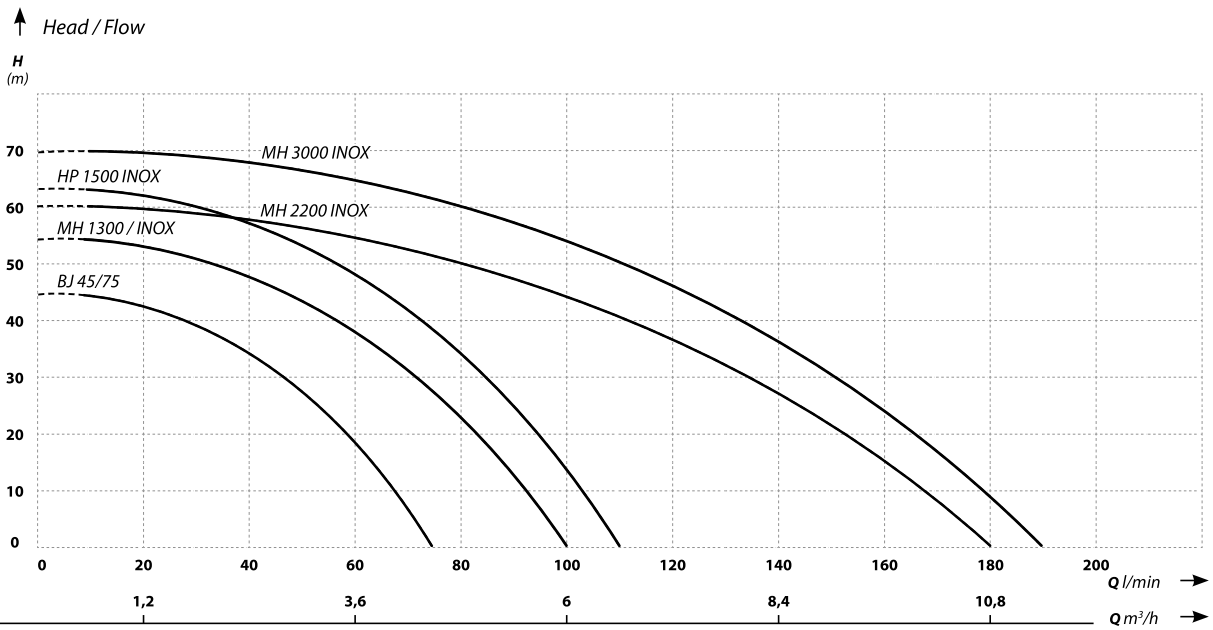

# Hydrophore sets

HP 1500  
INOX WITH IBO TANK

BJ 75/45  
WITH IBO TANK

MH 1300  
WITH ACCESSORIES + TANK

EHP 1300  
+ IBO ITALY TANK

Model	Recommended tank model	Recommended pressure switch
HP 1500 INOX	50 / 80 / 100 / 150	PC-16 / PC-59 / PC-10P
BJ 45/75	24 / 50 / 80 / 100 / 150	PC-16 / PC-59 / PC-10P / PC-13 / SK-15
MH/MHI 1300	50 / 80 / 100 / 150	PC-16 / PC-59 / PC-10P / PC-13 / SK-15
MH/MHI 1500	50 / 80 / 100 / 150	PC-16 / PC-59 / PC-10P / PC-20P / SK-15
MH/MHI 1800	50 / 80 / 100 / 150	PC-16 / PC-59 / PC-10P / PC-20P / SK-15
MH/MHI 2200	50 / 80 / 100 / 150	PC-10P / PC-20P
MH/MHI 2500	50 / 80 / 100 / 150	PC-10P / PC-20P
MH 3000	50 / 80 / 100 / 150	PC-16 / PC-59 / PC-10P / PC-13 / SK-15
EHP	50 / 80 / 100 / 150	PC-16 / PC-59 / PC-10P / PC-13 / SK-15