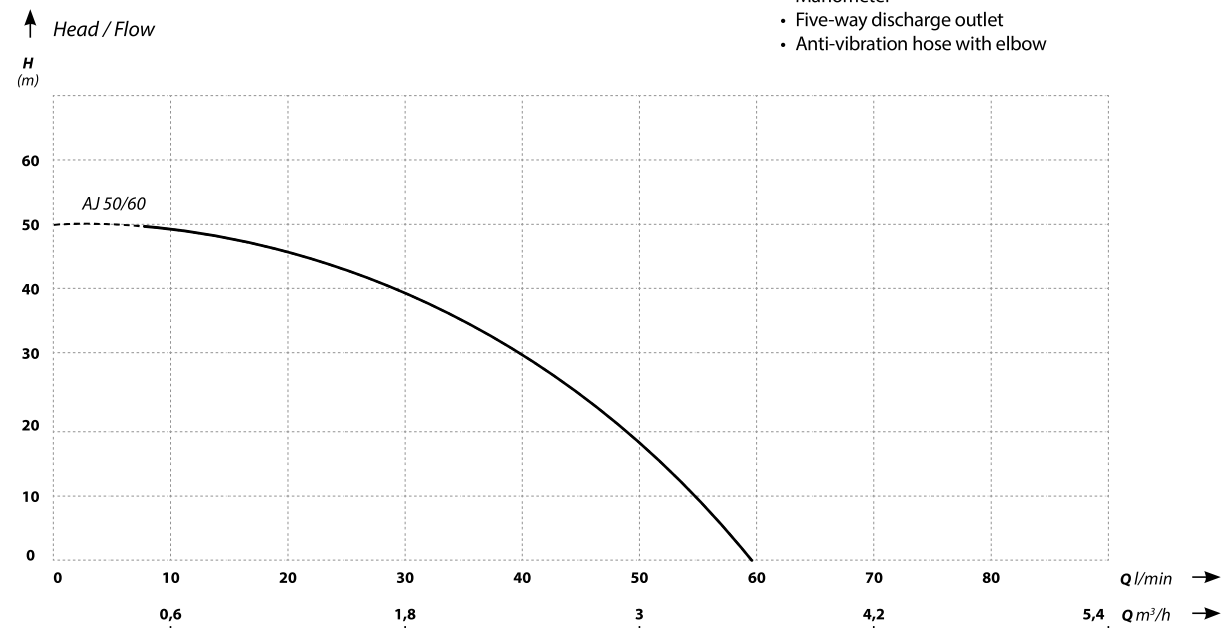

Sample set (AJ 50/60):

- Pump
- Diaphragm tank
- Pressure switch
- Manometer
- Five-way discharge outlet
- Anti-vibration hose with elbow