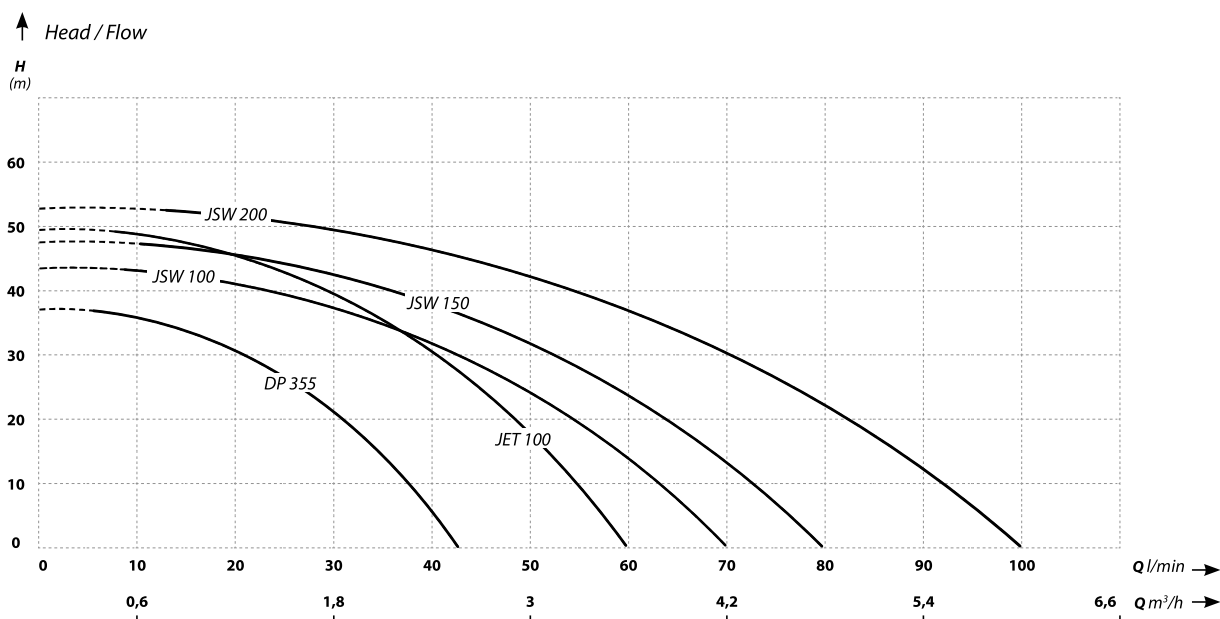

# Hydrophore sets

PUMP DP 355  
WITH ACCESSORIES + TANK

PUMP JSW 150  
WITH ACCESSORIES + TANK

PUMP JSW 100  
WITH ACCESSORIES + TANK

PUMP JET 100 LONG  
WITH ACCESSORIES + TANK

Model	Recommended tank model	Recommended pressure switch
DP 355	24 / 50 / 80 / 100 / 150	PC15 / PC16 / PC59 / PC10P
JSW 100	24 / 50 / 80 / 100 / 150	PC15 / PC16 / PC59 / PC10P
JSW 150	24 / 50 / 80 / 100 / 150	PC15 / PC16 / PC59 / PC10P
JSW 200	50 / 80 / 100 / 150	PC16 / PC20P
JET 100 A LONG	24 / 50 / 80 / 100 / 150	PC15 / PC16 / PC59 / PC10P